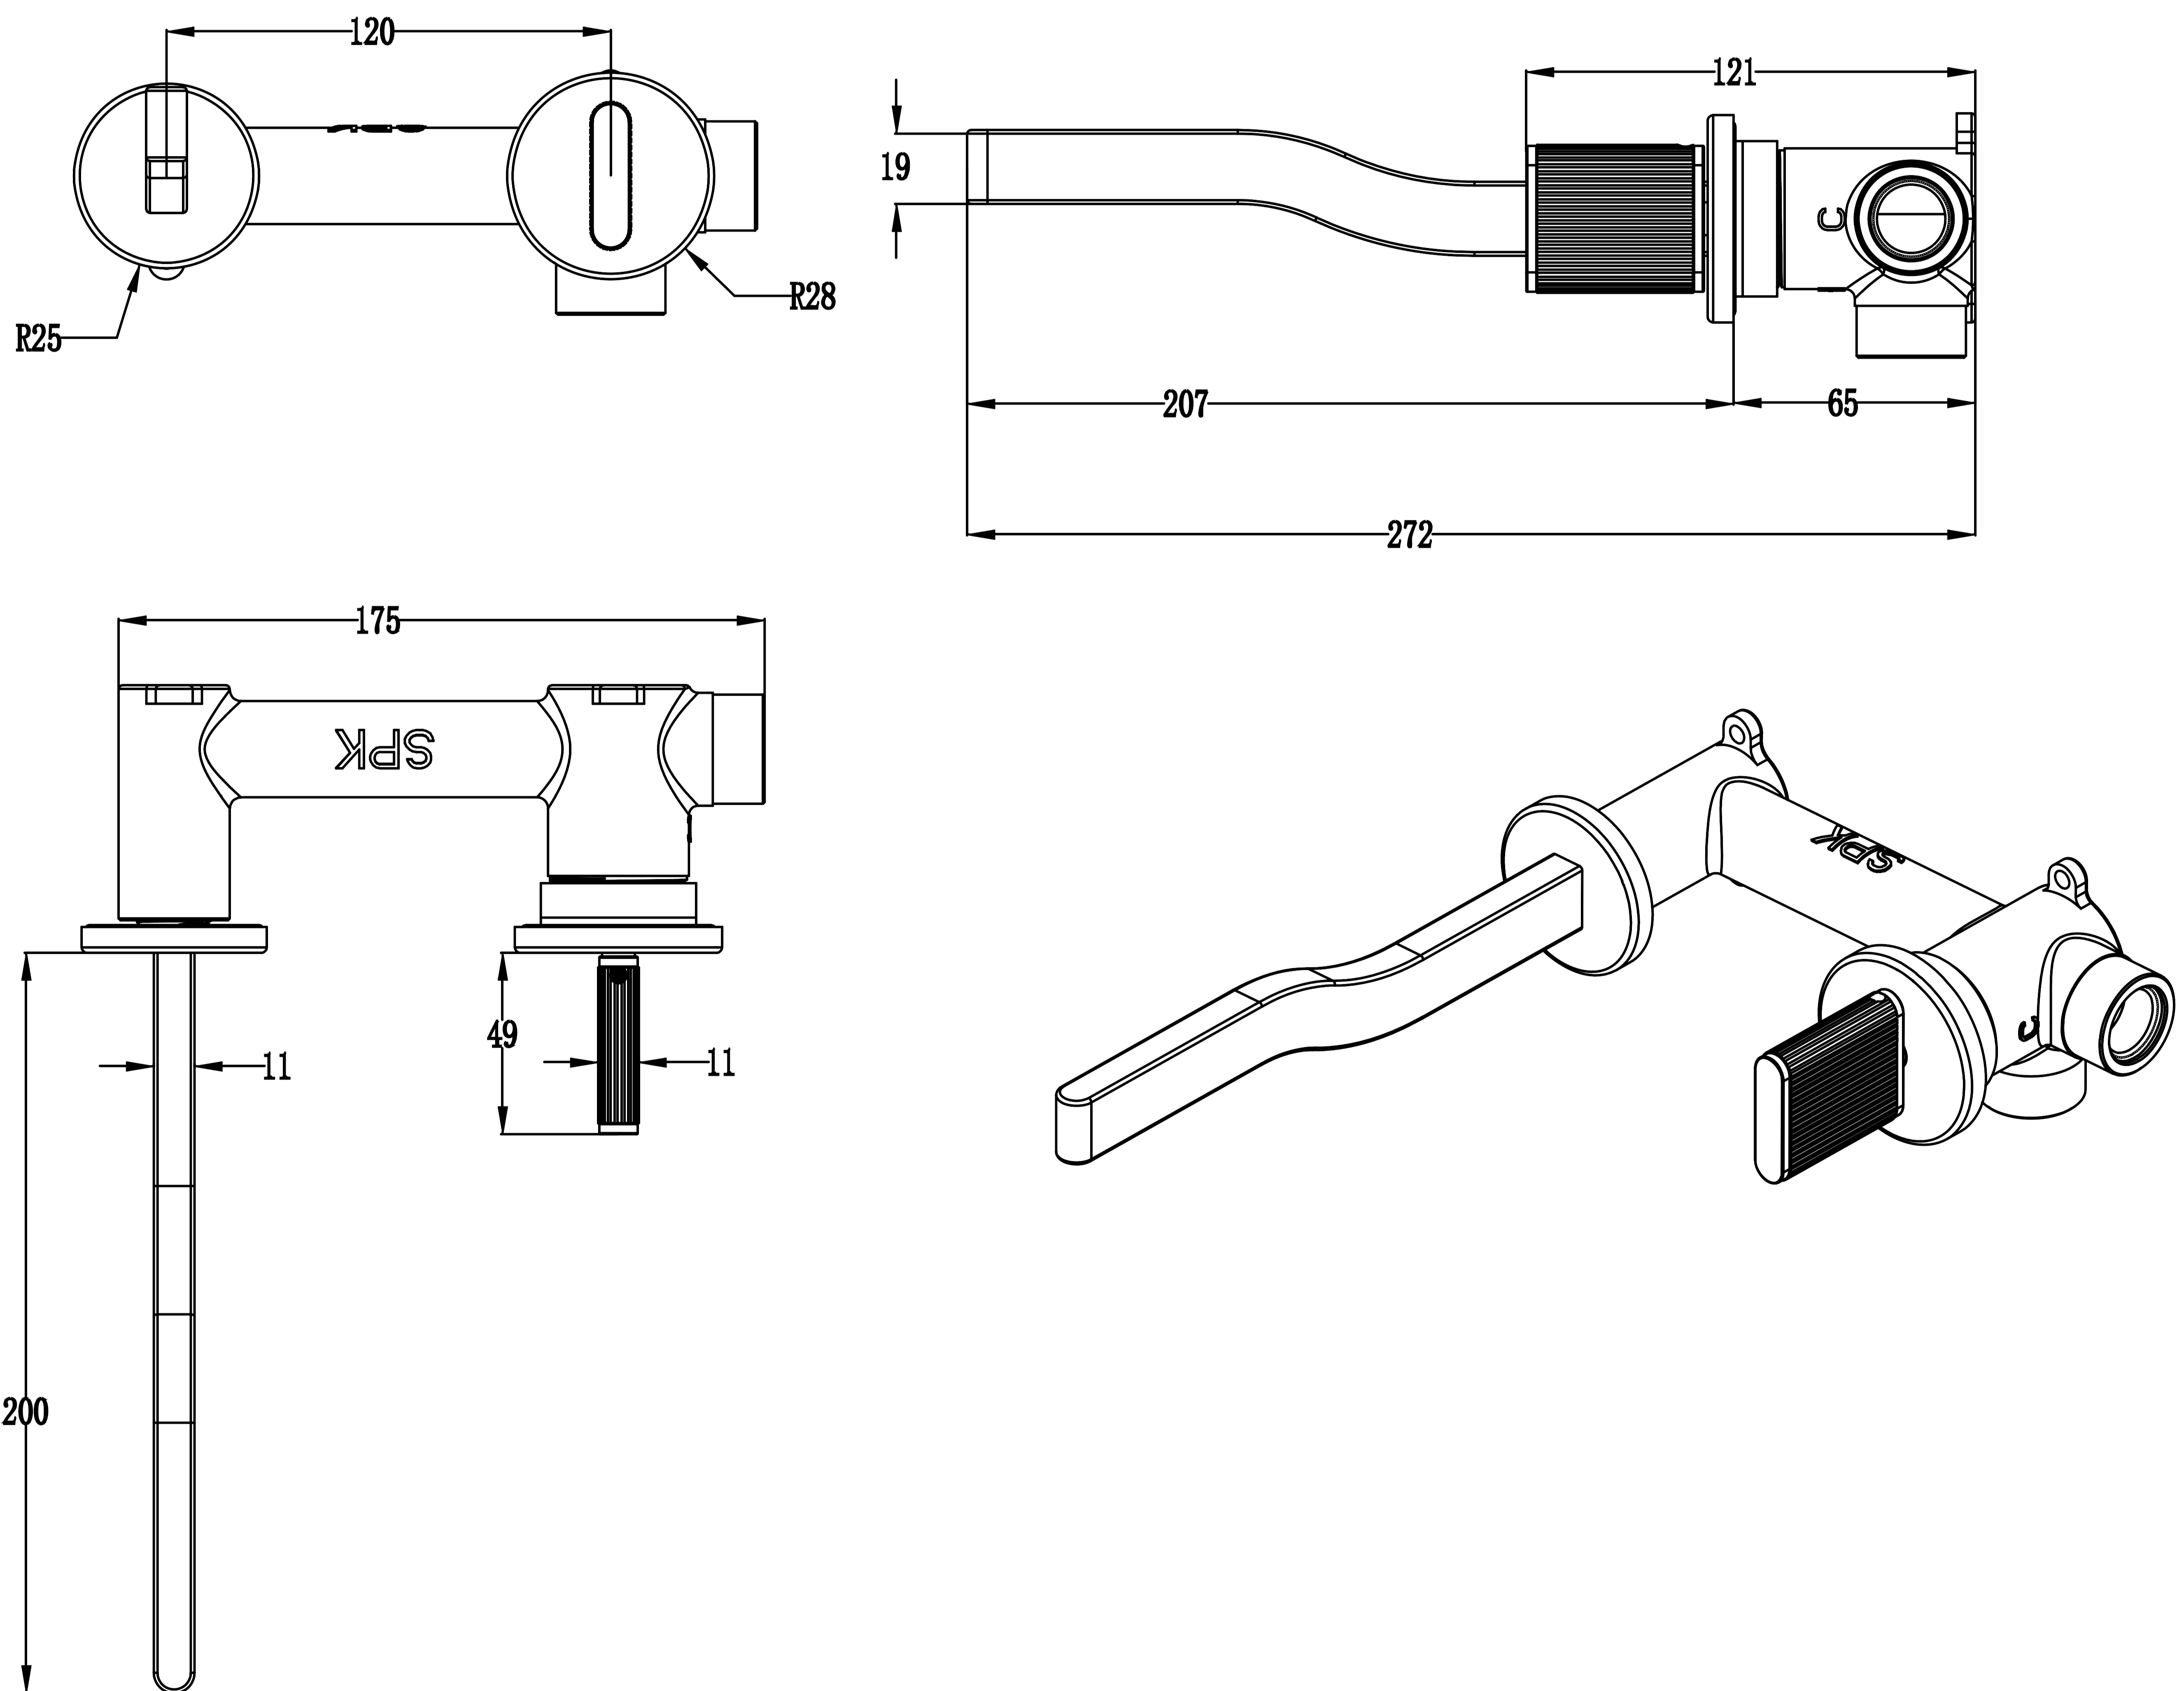

Wall Mounted Basin Mixer

Product Code : **2583**

Technical Drawing

All dimension are in **mm**